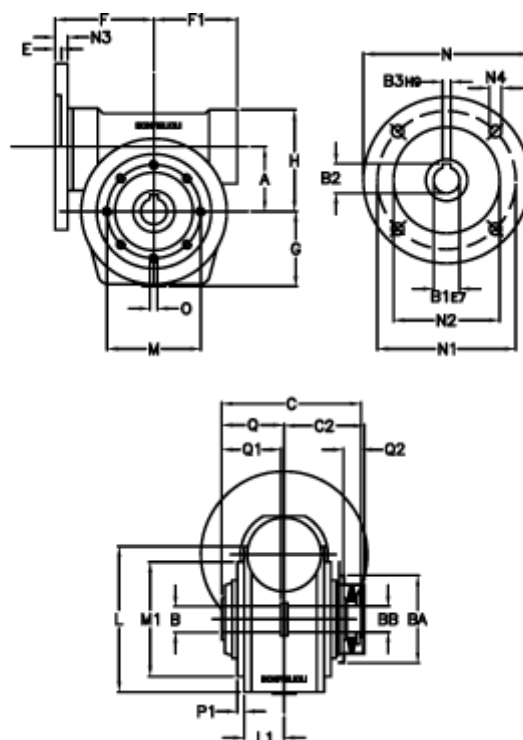

Article number: 390204901473216
 Description: Worm Gear with Torque Limiter
 VF 49-L1-P-14 P80B5

Measures

a = 49.50	C2 = 63,5	L1 = 36.8	O = M6x8
B = 25	Description = VF 49P-xx-80B14	m = 94	P1 = 2.5
B1 E7 = 19	E = 3.0	M1 = 68	Q = 51.0
B2 = 21.8	F = 70	N = 120	Q1 = 41
B3 H9 = 6	F1 = 63	N1 = 100	Q2 = 15
BA = 63	g = 56	N2 = 80	
BB H7 = 14	H = 80.0	N3 = 10.0	
C = 105	L = 107.5	N4 = 7	